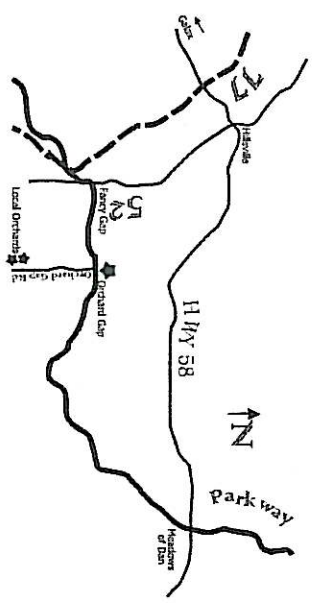

Directions to Orchard Gap

**Cherry & Apple
Pickin' Festivals**

From I-77 exit #8 at Fancy Gap, follow signs to Hwy. 52 South and Blue Ridge Parkway. Go North on the Parkway approximately 5 1/2 miles. After milepost 194, turn right at Rap's Orchard Gap and you'll see the festival location on the hill behind the dell.

* All vendors with trailers or signage on their vehicles should come up Hwy. 608 off Hwy. 52 at the parkway bridge. follow 608 (Lighting Ridge Road) to the Inn at Orchard Gap. Turn right and you'll cross over the parkway and follow Hwy. 608 to the festival sight about one mile past the Inn.

* Do not get caught driving on the parkway with a commercial vehicle. The fine will ruin your day! If you're in a commercial vehicle and coming from Hwy. 58 drive to Hillsville, Virginia and come south on Hwy. 52. Follow the directions above.

* If you're driving your personal vehicle, you may take the Parkway South from Hwy. 58 approximately 20 miles. The festival site will be on your left behind Rap's

Directions to Fancy Gap Picking Porch:

To be held at the intersection of the Blue Ridge Parkway and Highway 52 just north of the parkway bridge at the Fancy Gap Pickin Porch..

Map